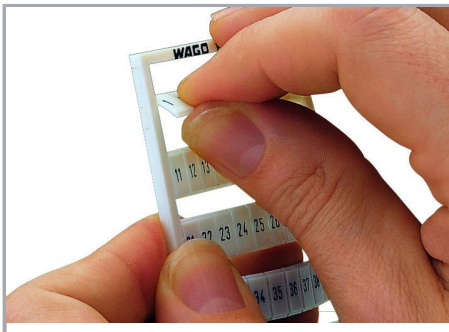

Weight	7.2 g
Fire load	0.215 MJ

Commercial data

Product Group	2 (Terminal Block Accessories)
Packaging type	bag
Country of origin	DE
GTIN	4045454579043
Customs tariff number	49119900000

Downloads

Environmental Product Compliance

Compliance Search

Environmental Product Compliance 793-4535	URL	Download
WMB marking card; as card; MARKED; 35 / 36 (50 each); stretchable 4 - 4.2 mm; Horizontal marking; snap-on type; white		

Installation Notes

Application

Separating a strip from the WMB or WMB marker card.